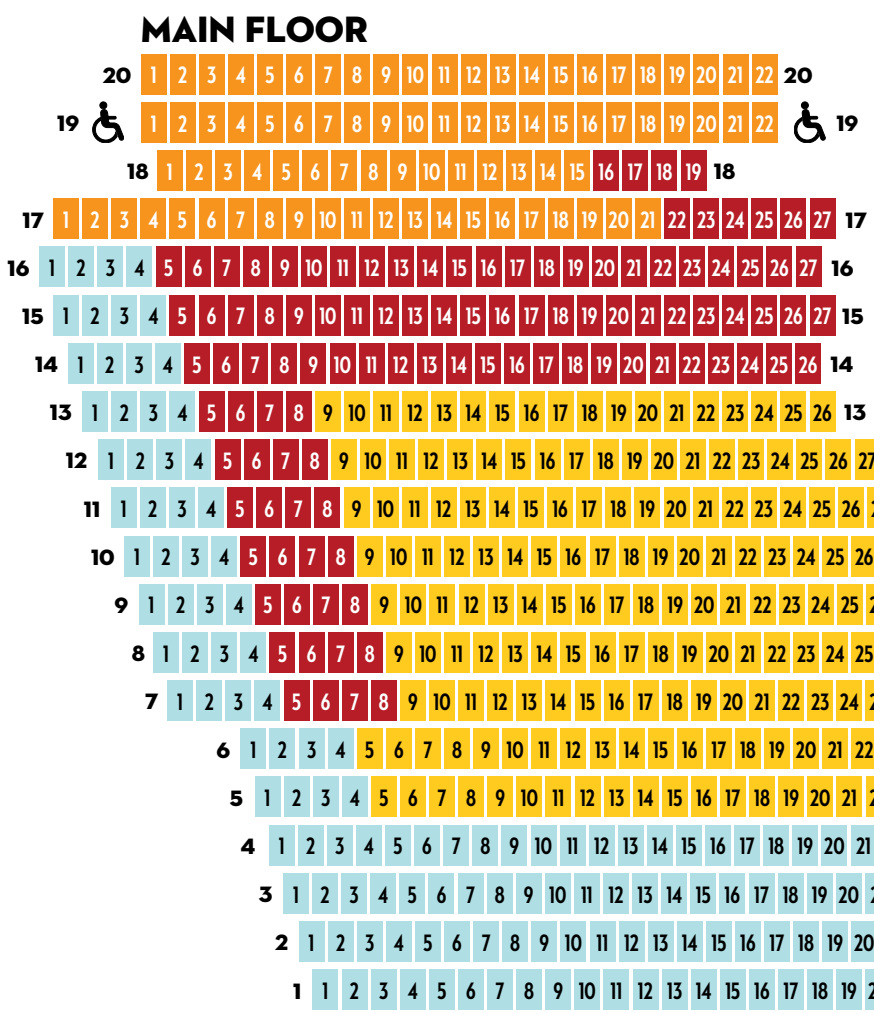

Sections

THIS MAP IS NOT EXACT - FOR GENERAL REFERENCE ONLY

JOHN HIRSCH MAINSTAGE
174 Market Avenue

STAGE