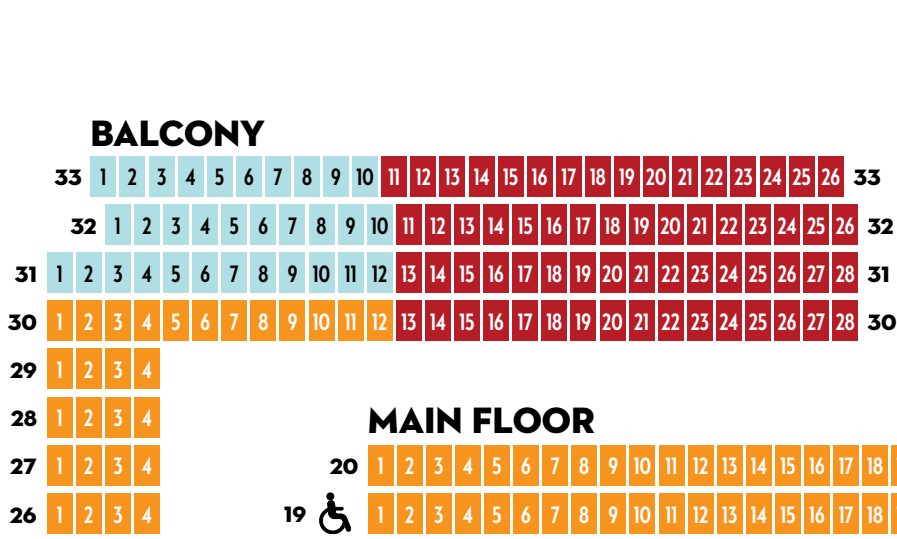

Sections

THIS MAP IS NOT EXACT - FOR GENERAL REFERENCE ONLY

JOHN HIRSCH MAINSTAGE
174 Market Avenue

STAGE