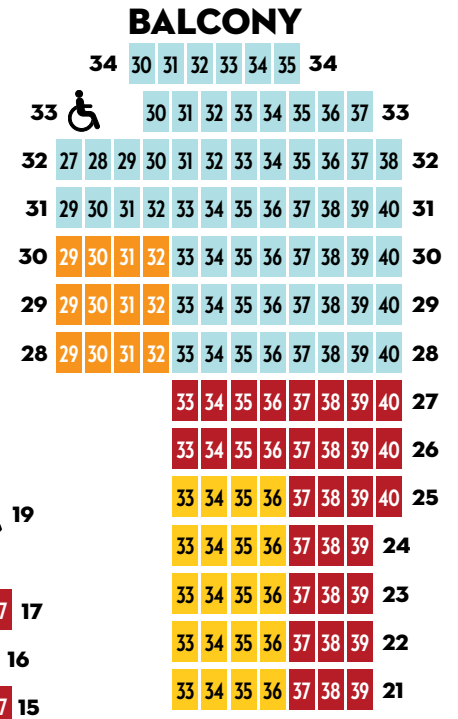

Sections

THIS MAP IS NOT EXACT - FOR GENERAL REFERENCE ONLY

JOHN HIRSCH MAINSTAGE
174 Market Avenue

STAGE