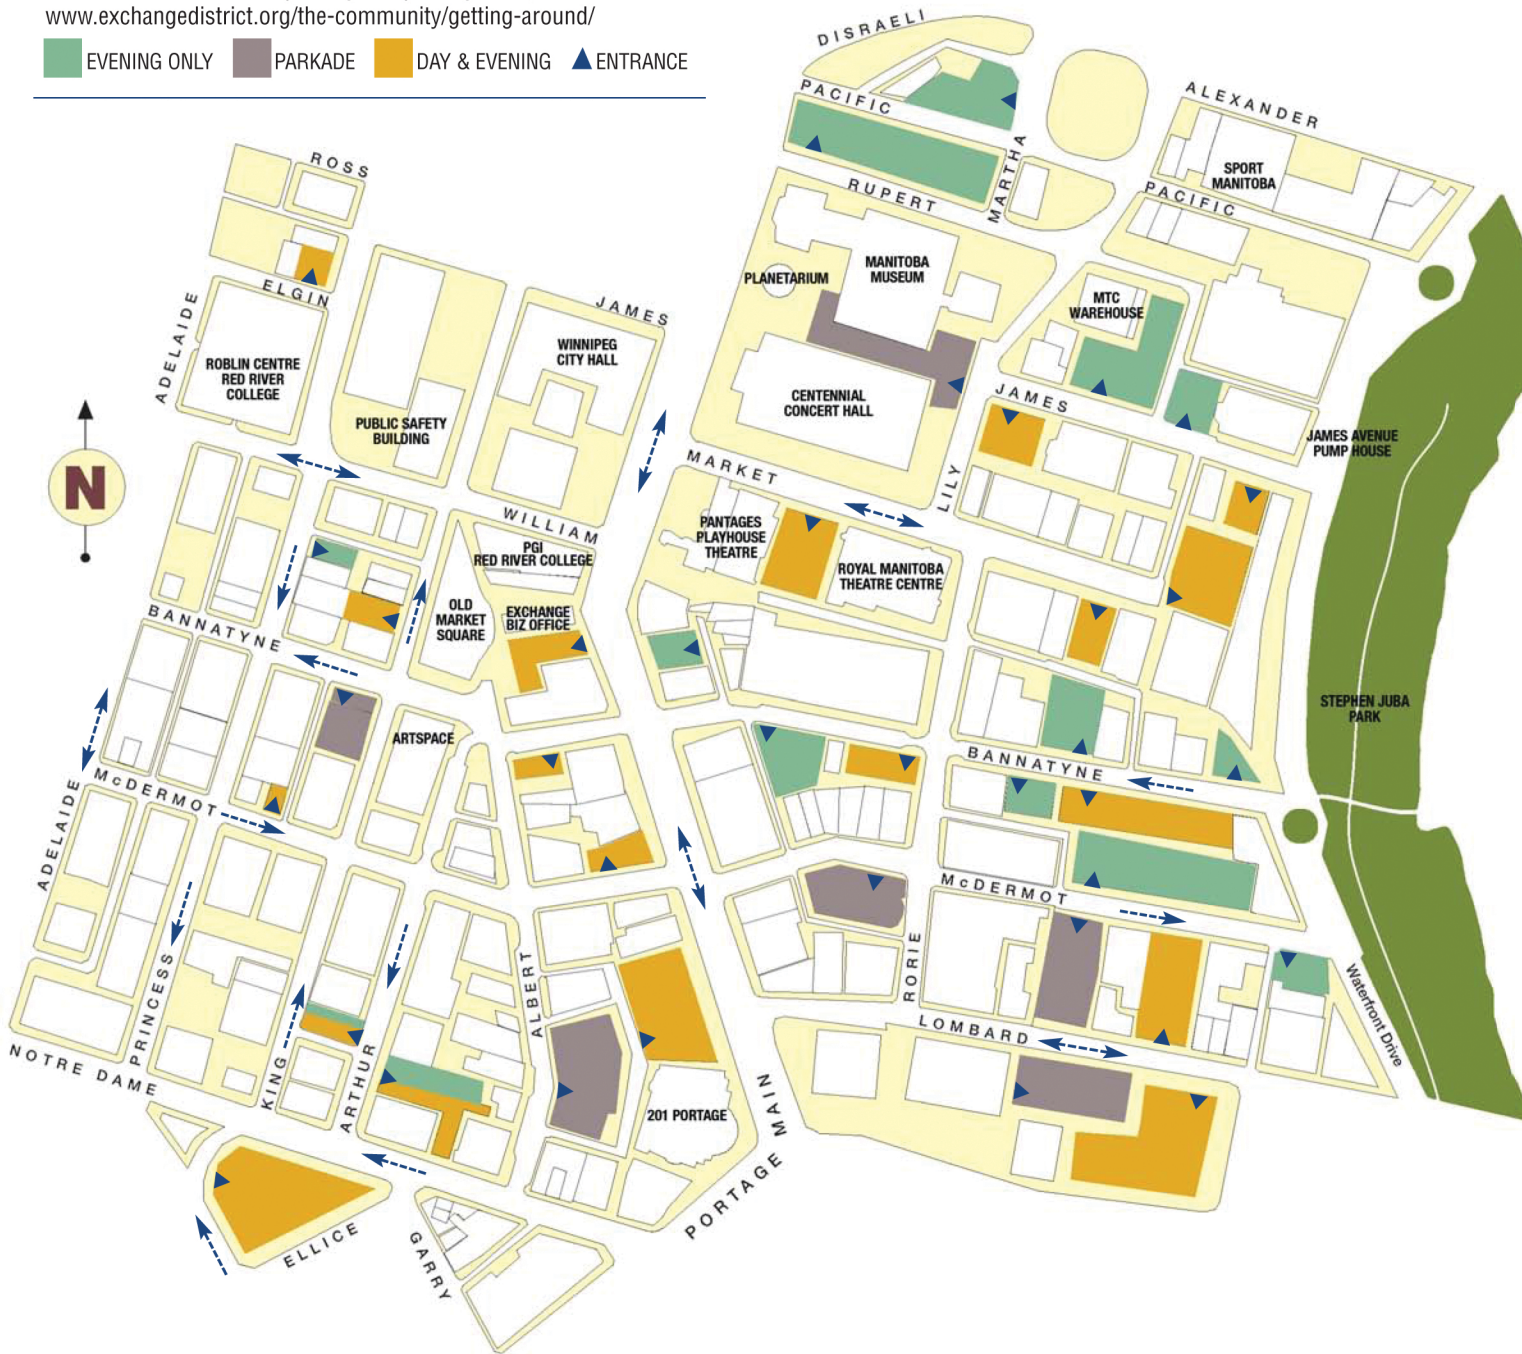

EXCHANGE DISTRICT BIZ AREA GUIDE

For more information on parking and parking rates, visit www.exchangedistrict.org/the-community/getting-around/

■ EVENING ONLY ■ PARKADE ■ DAY & EVENING ▲ ENTRANCE

PARKING INFO:

- Most parking lots and parkades charge between \$1.00 - \$4.00 per hour
- Evening parking rates between \$2.00 - \$10.00 (Flat rate)
- On-street parking meters are free after 5:30pm on weekdays
- Complimentary 2-hour on-street parking on Saturdays. Free on-street parking on Sundays and Holidays.