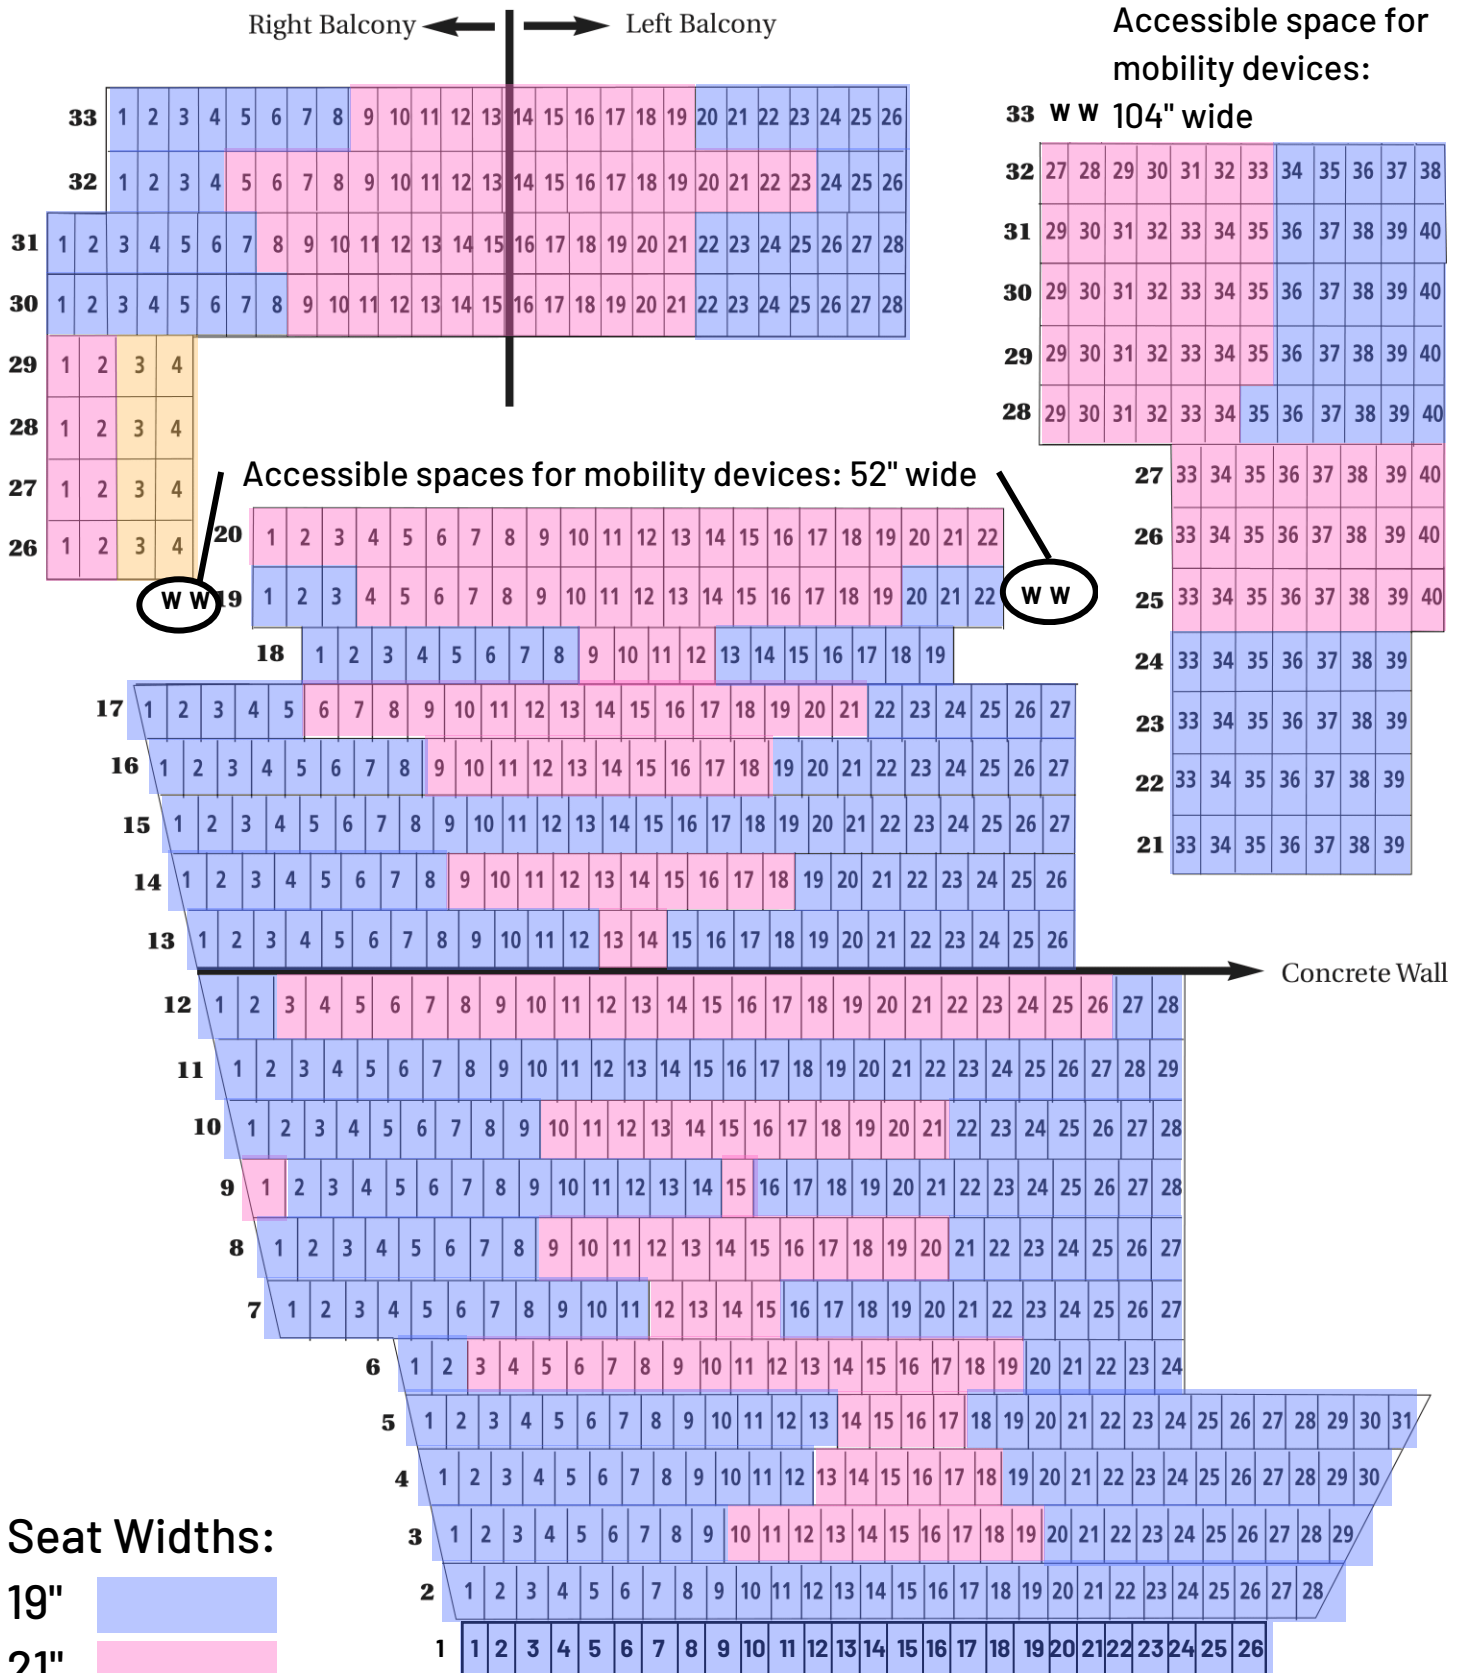

MTC MAINSTAGE SEATING CHART

Please note: This map is not exact — for general reference only

- Seat Widths:**
- 19"
 - 21"
 - 23"

STAGE