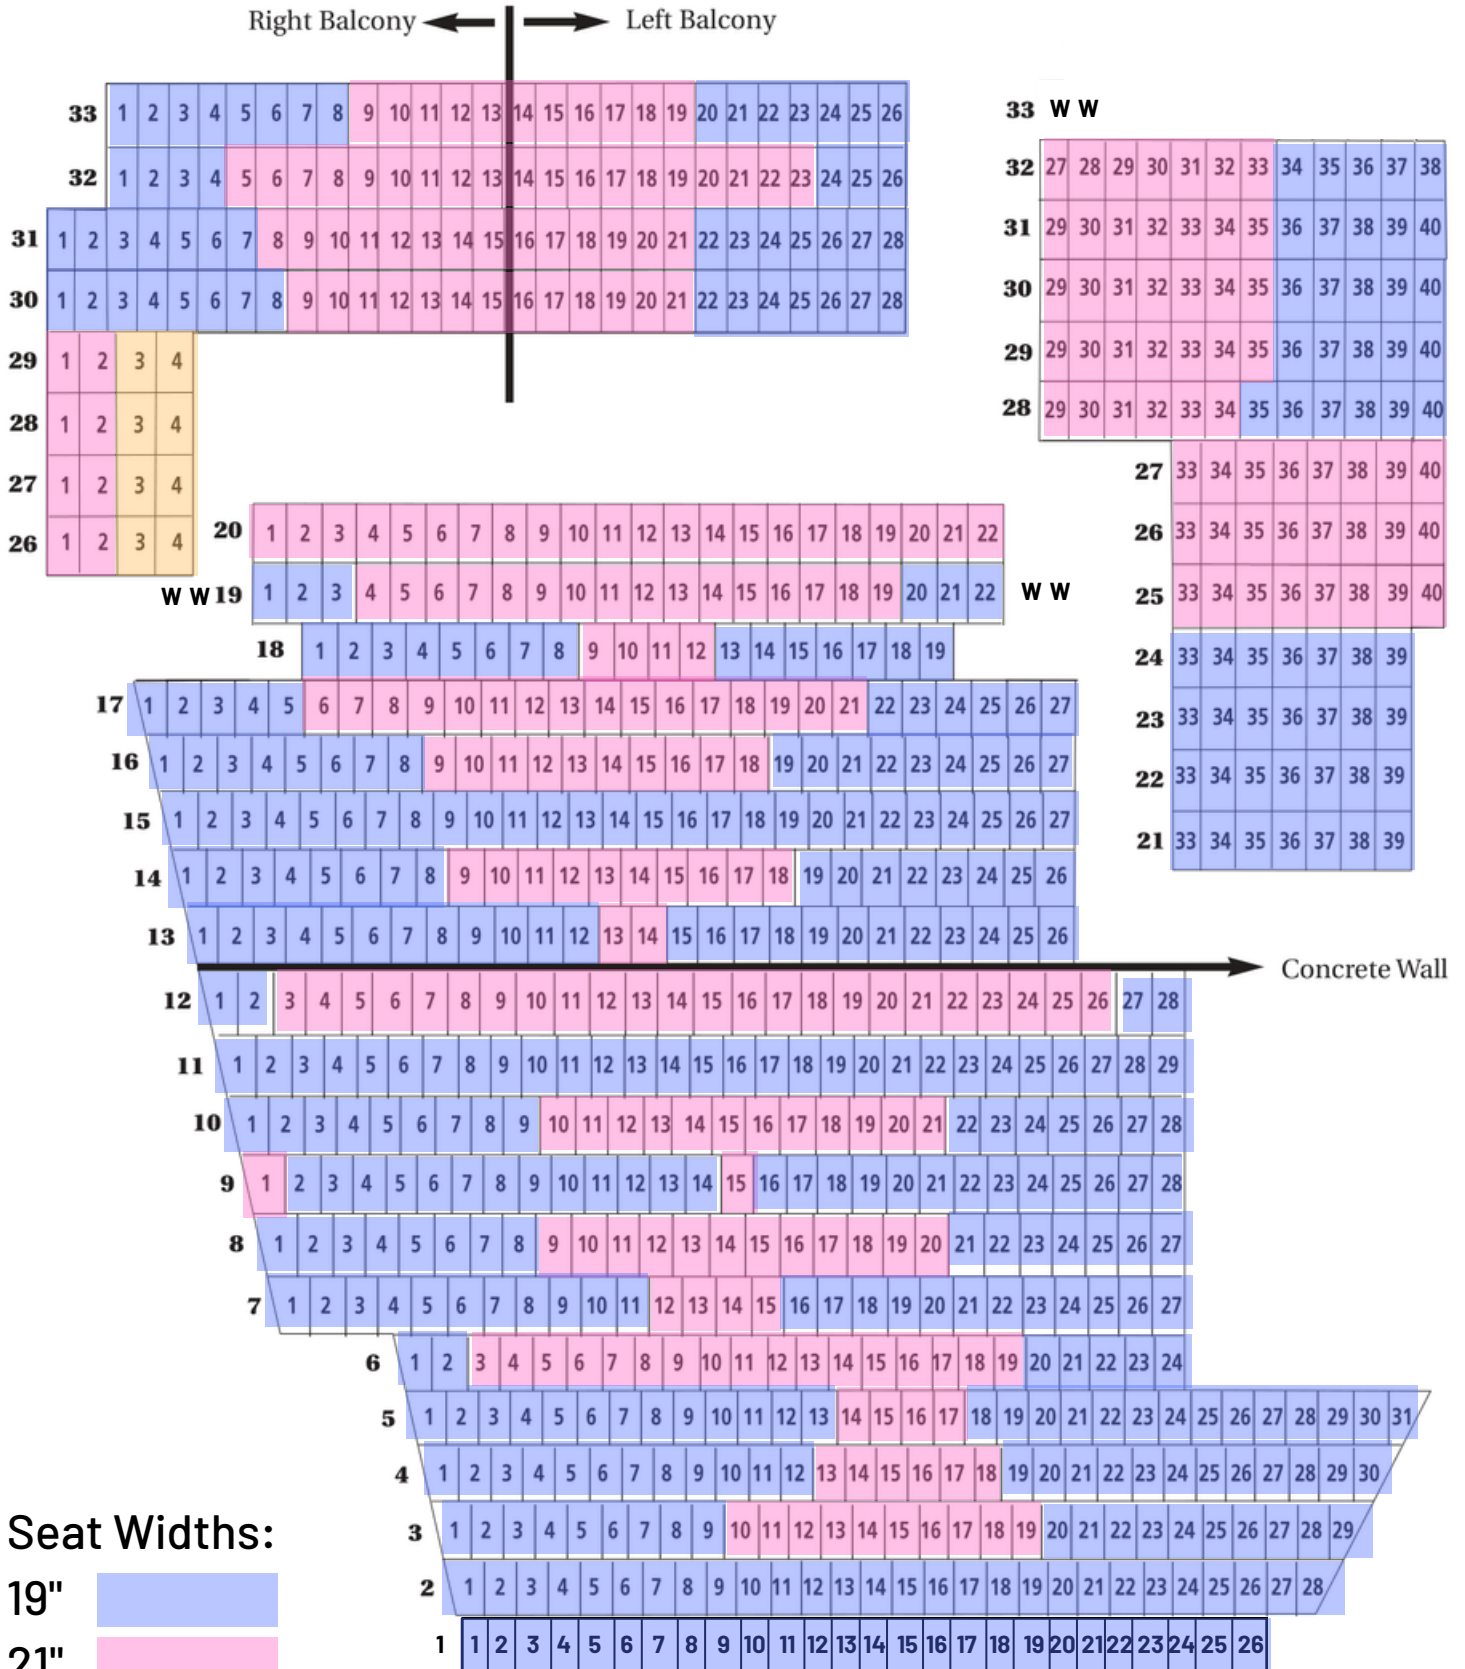

MTC MAINSTAGE SEATING CHART

Please note: This map is not exact — for general reference only

Seat Widths:

- 19"
- 21"
- 23"

STAGE