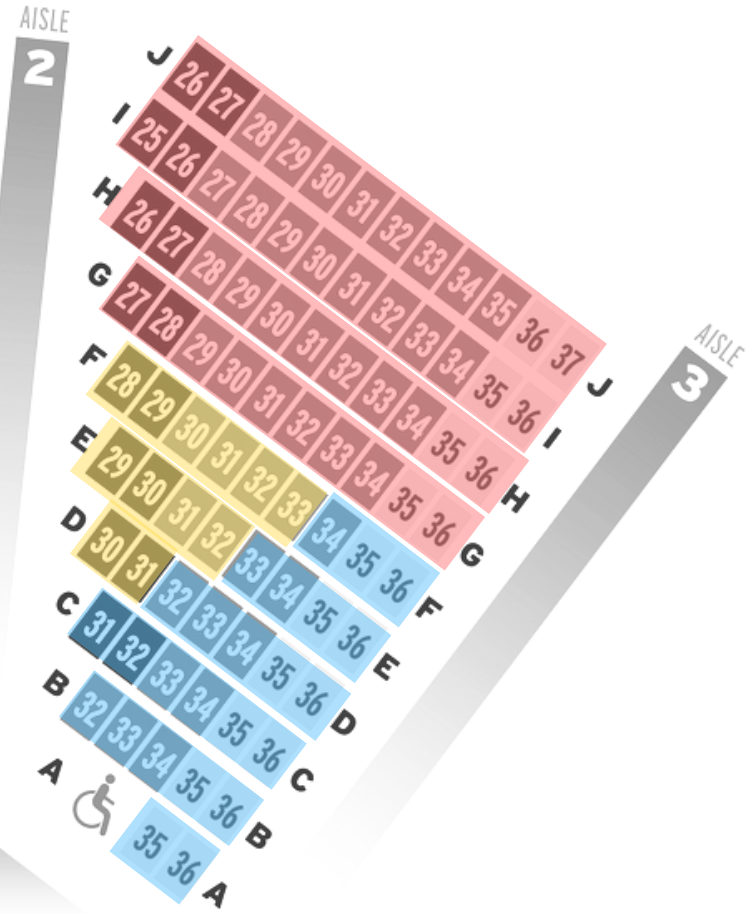

# WAREHOUSE SEATING CHART

This map is not exact - for general reference only

Seat Widths:

15"

17"

18"

STAGE