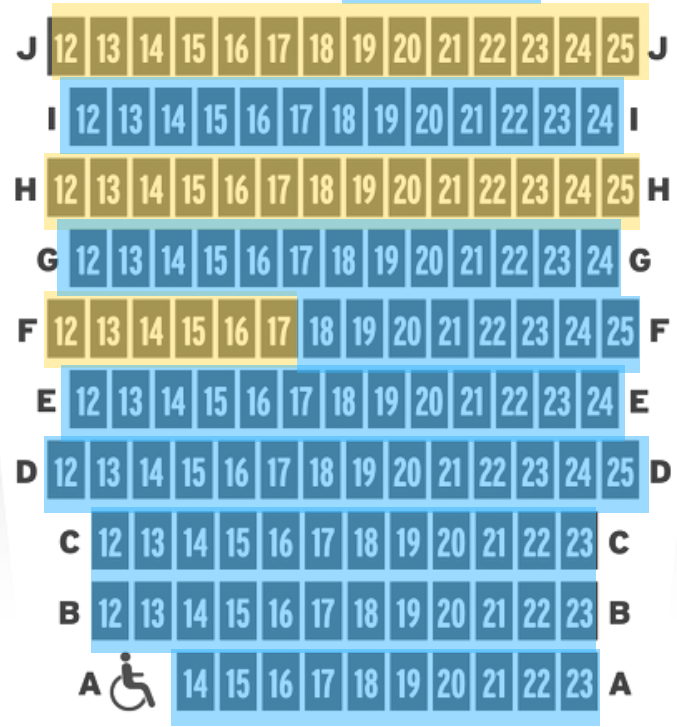

# WAREHOUSE SEATING CHART

This map is not exact - for general reference only

Seat Widths:

15"

17"

18"

STAGE