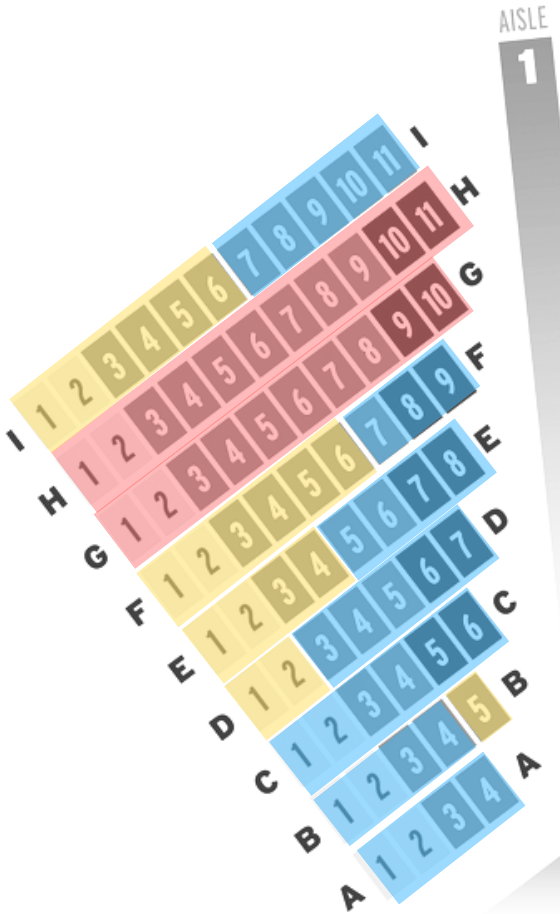

# WAREHOUSE SEATING CHART

This map is not exact - for general reference only

Seat Widths:

15"

17"

18"

STAGE